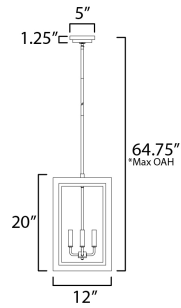

PRODUCT DESCRIPTION

Two tone frames of Black or White with internal Gold frames provides a neoclassical approach to the squared coach lantern. The sconces jut out from the wall on well-defined trusses that add a contemporary element. Delivering classic design that suits most exteriors, this collection adds interest in the interior contrasting frame of Gold that secures clear glass panes to diffuse the lamp within.

*max overall height

MEASUREMENTS

DIMENSION : 12" L x 12" W x 20" H
 MAX OAH : 64.75" OAH
 CANOPY : 5" W x 1.25" H x 5" L
 HANGING WEIGHT : 7.7 lb

LAMPING

INPUT VOLTAGE : 120V
 BULB : 4 x 40W Incandescent E12 Candelabra , 160W Total
 BULB INCLUDED : (Not Included)
 DIMMABLE : Y